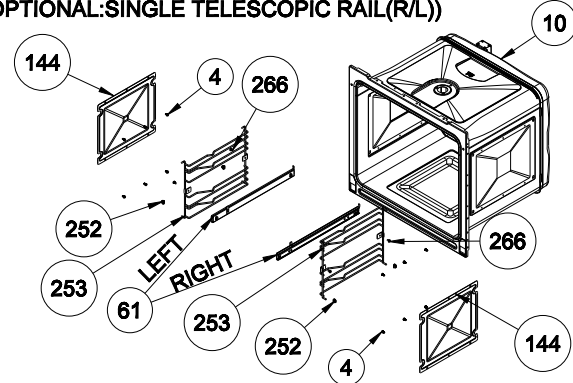

75 LT CAVITY ASSEMBLY EXPLODED VIEW
(OPTIONAL)

SIDE LIGHTING CAVITY
(OPTIONAL)

**WIRE SHELF CAVITY ASSEMBLY
WITH/ WITHOUT CATALYTIC PANEL
(OPTIONAL)**

**WIRE SHELF CAVITY ASSEMBLY
WITH/ WITHOUT CATALYTIC PANEL
(OPTIONAL: SINGLE TELESCOPIC RAIL(R/L))**

**CAVITY ASSEMBLY
WITH CATALYTIC PANEL
(OPTIONAL)**

**WIRE SHELF CAVITY ASSEMBLY
WITH/ WITHOUT CATALYTIC PANEL
(OPTIONAL: DOUBLE TELESCOPIC RAIL(R/L))**

**POSITION NUMBER : 585
WIRE SHELF (FULL EXTENSION)
OPTIONAL: DOUBLE TELESCOPIC RAIL(R/L)**