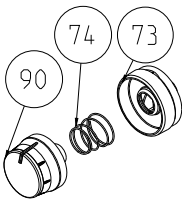

KNOBS (ONLY FOR BUILT-IN - OPTIONAL)

SPECTRUM