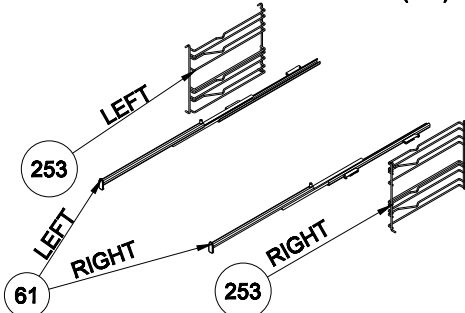

75 LT CAVITY ASSEMBLY EXPLODED VIEW
(OPTIONAL)

SIDE LIGHTING CAVITY
(OPTIONAL)

**WIRE SHELF CAVITY ASSEMBLY
WITH/ WITHOUT CATALYTIC PANEL
(OPTIONAL)**

**WIRE SHELF CAVITY ASSEMBLY
WITH/ WITHOUT CATALYTIC PANEL
(OPTIONAL: SINGLE TELESCOPIC RAIL(R/L))**

**CAVITY ASSEMBLY
WITH CATALYTIC PANEL
(OPTIONAL)**

**WIRE SHELF CAVITY ASSEMBLY
WITH/ WITHOUT CATALYTIC PANEL
(OPTIONAL: DOUBLE TELESCOPIC RAIL(R/L))**

**POSITION NUMBER : 585
WIRE SHELF (FULL EXTENSION)
OPTIONAL: DOUBLE TELESCOPIC RAIL(R/L)**

**POSITION NUMBER : 587
WIRE SHELF (SINGLE EXTENSION)
OPTIONAL: DOUBLE TELESCOPIC RAIL(R/L)**

**POSITION NUMBER : 586
WIRE SHELF (FULL EXTENSION)
OPTIONAL: SINGLE TELESCOPIC RAIL(R/L)**

**POSITION NUMBER : 588
WIRE SHELF (SINGLE EXTENSION)
OPTIONAL: SINGLE TELESCOPIC RAIL(R/L)**