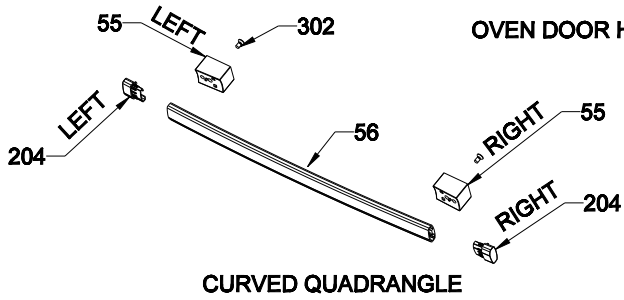

POSITION NUMBER:377

432,547 is for Third Glass Full Glass Versions
262,67 is for Removable Glass Versions

HANDLE BODY WITH HANDLE BRACKET (OPTIONAL)

OVEN DOOR HANDLES (OPTIONAL)

TROY

VERO

CYLINDER

TITAN VESTEL & SHARP ONLY