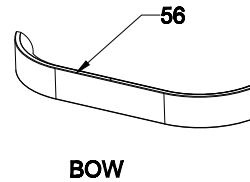

POSITION NUMBER:377

432,547 is for Third Glass Full Glass Versions
262,67 is for Removable Glass Versions

HANDLE BODY WITH HANDLE BRACKET (OPTIONAL)

OVEN DOOR HANDLES (OPTIONAL)

TROY

VERO

CYLINDER

TITAN VESTEL & SHARP ONLY