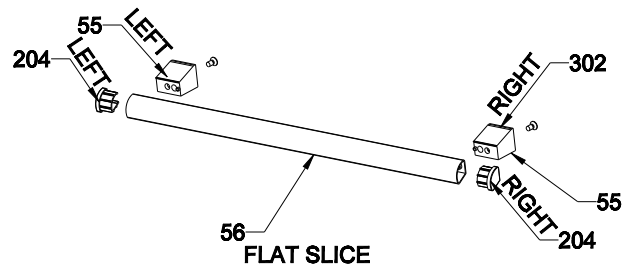

POSITION NUMBER:377

432,547 is for Third Glass Full Glass Versions
262,67 is for Removable Glass Versions

HANDLE BODY WITH HANDLE BRACKET (OPTIONAL)

OVEN DOOR HANDLES (OPTIONAL)

TROY

VERO

CYLINDER

TITAN VESTEL & SHARP ONLY