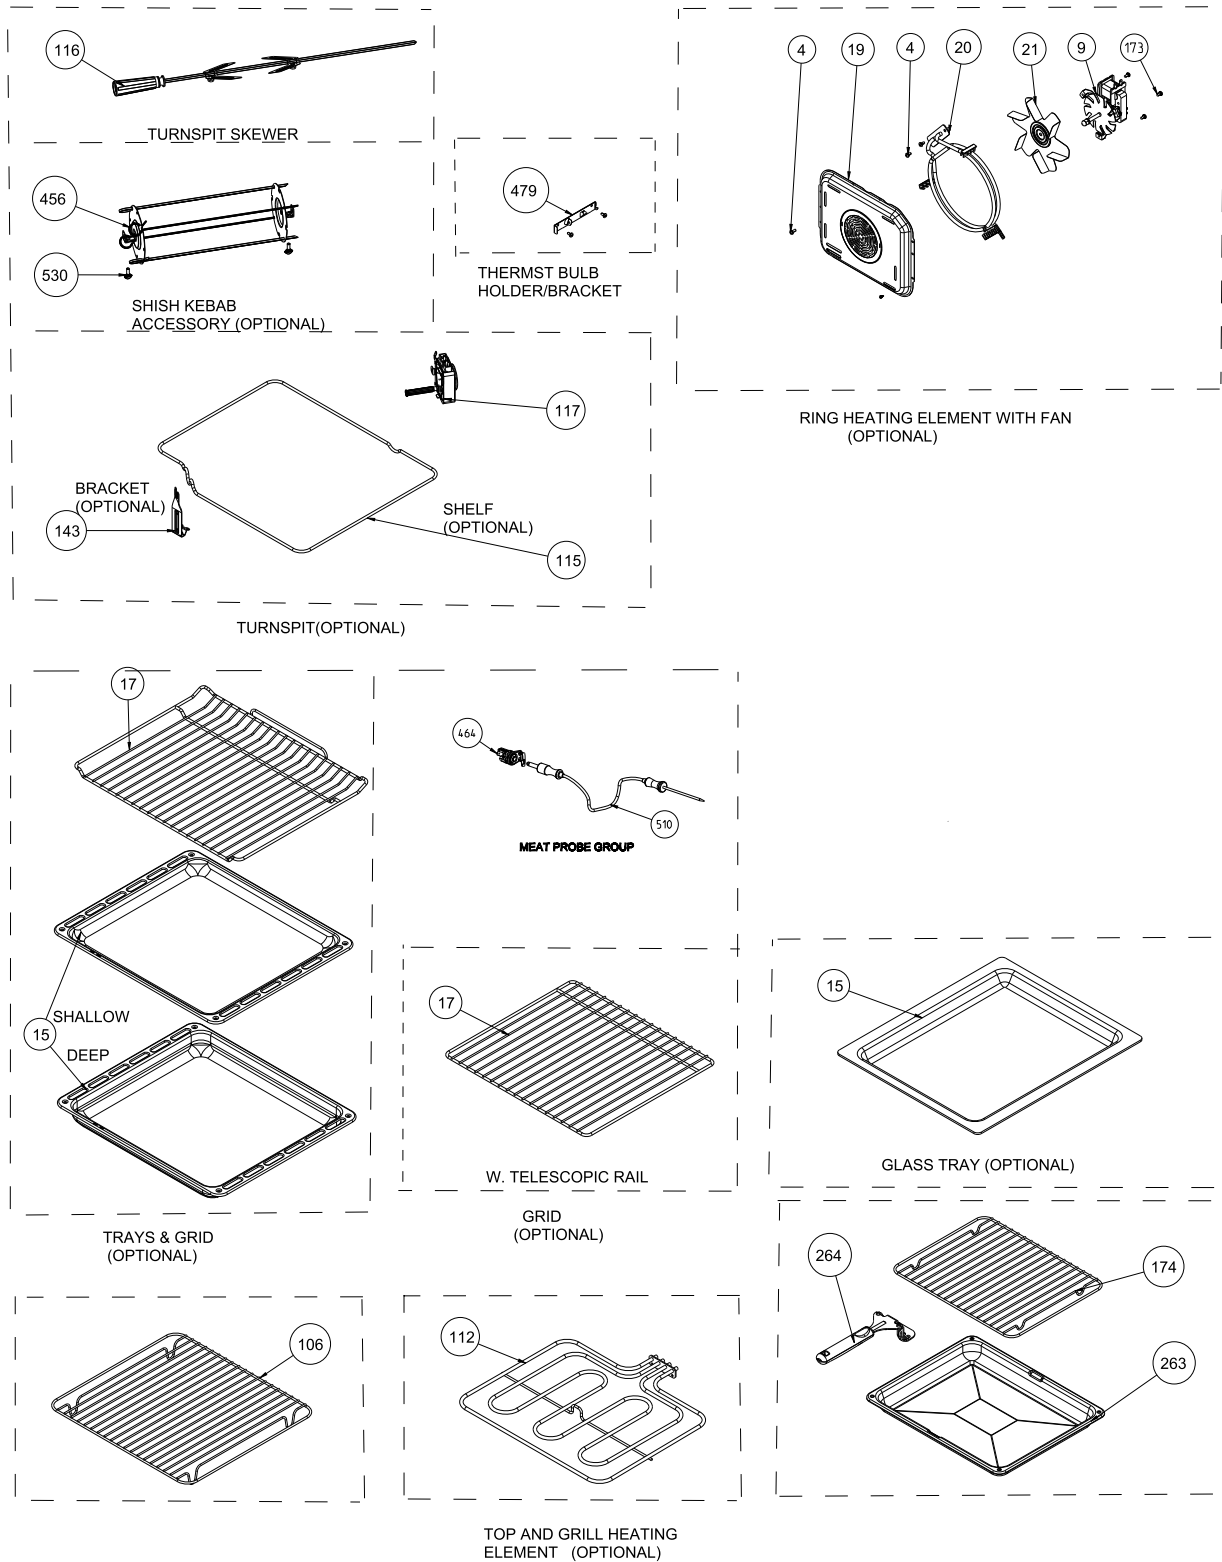

**POSITION NUMBER : 587
WIRE SHELF (SINGLE EXTENSION)
OPTIONAL: DOUBLE TELESCOPIC RAIL(R/L)**

**POSITION NUMBER : 586
WIRE SHELF (FULL EXTENSION)
OPTIONAL: SINGLE TELESCOPIC RAIL(R/L)**

**POSITION NUMBER : 588
WIRE SHELF (SINGLE EXTENSION)
OPTIONAL: SINGLE TELESCOPIC RAIL(R/L)**