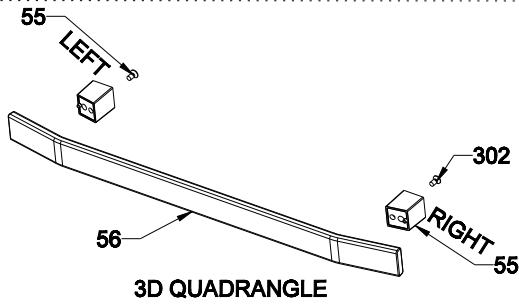

POSITION NUMBER:377

432,547 is for Third Glass Full Glass Versions
262,67 is for Removable Glass Versions

HANDLE BODY WITH HANDLE BRACKET (OPTIONAL)

OVEN DOOR HANDLES (OPTIONAL)

TROY

VERO

CYLINDER

TITAN VESTEL & SHARP ONLY