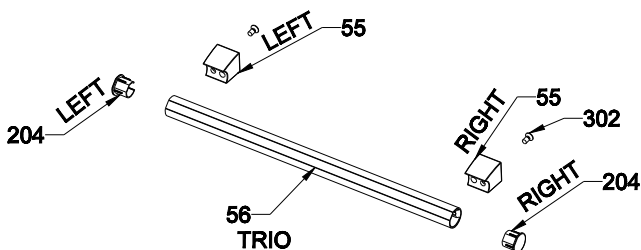

POSITION NUMBER:377

432,547 is for Third Glass Full Glass Versions
262,67 is for Removable Glass Versions

HANDLE BODY WITH HANDLE BRACKET (OPTIONAL)

OVEN DOOR HANDLES (OPTIONAL)

TROY

VERO

CYLINDER

TITAN VESTEL & SHARP ONLY