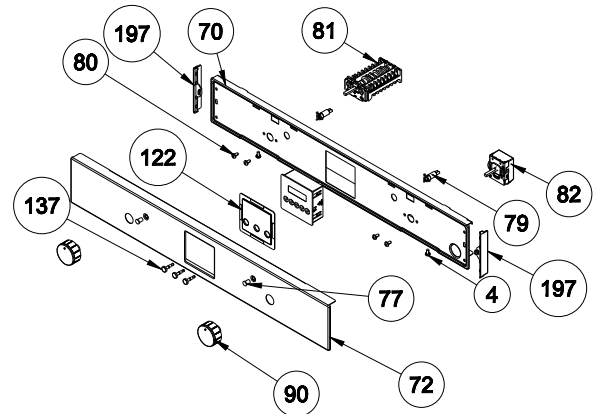

METAL CONTROL PANEL WITH DIGITAL TIMER ASSEMBLY (OPTIONAL)