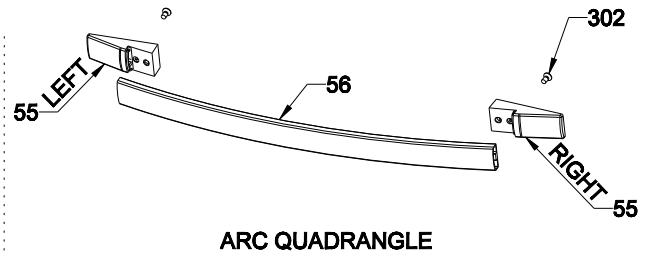

GLASS CONTROL PANEL WITH INOX ADD-ON (OPTIONAL)

VISIO DISPLAY CONTROL PANEL ASSEMBLY (OPTIONAL)

FULL TOUCH GLASS CONTROL PANEL ASSEMBLY (OPTIONAL)

CONTROL PANEL ASS

POSITION NUMBER
4

SCREW (KNUR

75 LT BUILT-IN OVEN DOOR ASSEMBLY

POSITION NUMBER:377

432,547 is for Third Glass Full Glass Versions
262,67 is for Removable Glass Versions

HANDLE BODY WITH HANDLE BRACKET (OPTIONAL)

OVEN DOOR HANDLES (OPTIONAL)

TROY

VERO

CYLINDER

TITAN VESTEL & SHARP ONLY