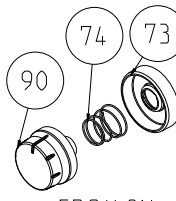

KNOBS (ONLY FOR BUILT-IN - OPTIONAL)

EPSILON