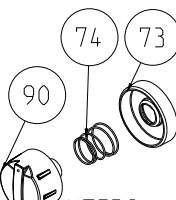

KNOBS (ONLY FOR BUILT-IN - OPTIONAL)

ANTERO