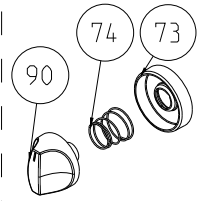

KNOBS (ONLY FOR BUILT-IN - OPTIONAL)

GAMA RING