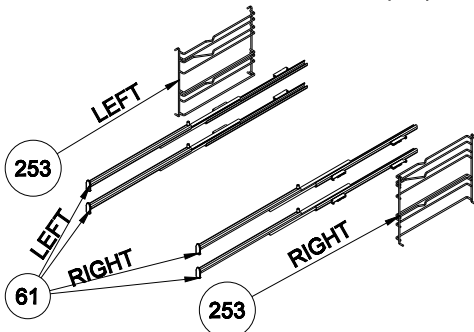

75 LT CAVITY ASSEMBLY EXPLODED VIEW
(OPTIONAL)

SIDE LIGHTING CAVITY
(OPTIONAL)

**WIRE SHELF CAVITY ASSEMBLY
WITH/ WITHOUT CATALYTIC PANEL
(OPTIONAL)**

**WIRE SHELF CAVITY ASSEMBLY
WITH/ WITHOUT CATALYTIC PANEL
(OPTIONAL: SINGLE TELESCOPIC RAIL(R/L))**

**CAVITY ASSEMBLY
WITH CATALYTIC PANEL
(OPTIONAL)**

**WIRE SHELF CAVITY ASSEMBLY
WITH/ WITHOUT CATALYTIC PANEL
(OPTIONAL: DOUBLE TELESCOPIC RAIL(R/L))**

**POSITION NUMBER : 585
WIRE SHELF (FULL EXTENSION)
OPTIONAL: DOUBLE TELESCOPIC RAIL(R/L)**

**POSITION NUMBER : 587
WIRE SHELF (SINGLE EXTENSION)
OPTIONAL: DOUBLE TELESCOPIC RAIL(R/L)**

**POSITION NUMBER : 586
WIRE SHELF (FULL EXTENSION)
OPTIONAL: SINGLE TELESCOPIC RAIL(R/L)**

**POSITION NUMBER : 588
WIRE SHELF (SINGLE EXTENSION)
OPTIONAL: SINGLE TELESCOPIC RAIL(R/L)**