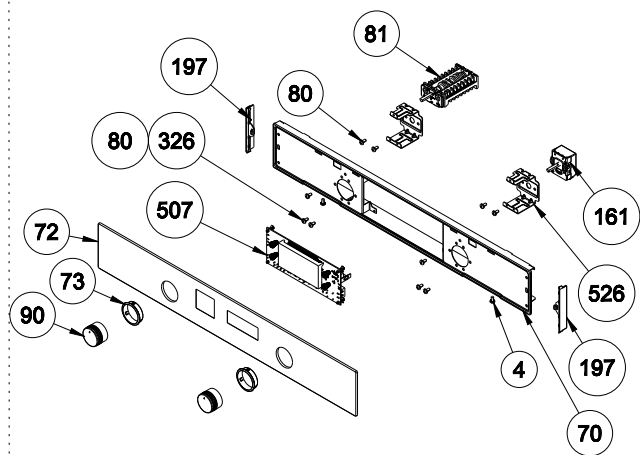

**POSITION NUMBER : 587
WIRE SHELF (SINGLE EXTENSION)
OPTIONAL: DOUBLE TELESCOPIC RAIL(R/L)**

**POSITION NUMBER : 586
WIRE SHELF (FULL EXTENSION)
OPTIONAL: SINGLE TELESCOPIC RAIL(R/L)**

**POSITION NUMBER : 588
WIRE SHELF (SINGLE EXTENSION)
OPTIONAL: SINGLE TELESCOPIC RAIL(R/L)**

GLASS CONTROL PANEL WITH INOX ADD-ON (OPTIONAL)

VISIO DISPLAY CONTROL PANEL ASSEMBLY (OPTIONAL)

FULL TOUCH GLASS CONTROL PANEL ASSEMBLY (OPTIONAL)

CONTROL PANEL ASS

POSITION NUMBER
4

SCREW (KNUR

75 LT BUILT-IN OVEN DOOR ASSEMBLY

POSITION NUMBER:377

432,547 is for Third Glass Full Glass Versions
262,67 is for Removable Glass Versions

HANDLE BODY WITH HANDLE BRACKET (OPTIONAL)

OVEN DOOR HANDLES (OPTIONAL)

TROY

VERO

CYLINDER

TITAN VESTEL & SHARP ONLY