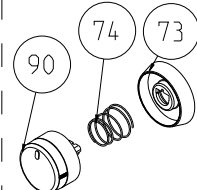

POSITION NUMBER:377

432,547 is for Third Glass Full Glass Versions
262,67 is for Removable Glass Versions

HANDLE BODY WITH HANDLE BRACKET (OPTIONAL)

OVEN DOOR HANDLES (OPTIONAL)

TROY

VERO

CYLINDER

TITAN VESTEL & SHARP ONLY

ARC TUBE

KNOBS (ONLY FOR BUILT-IN - OPTIONAL)

DELTA

DELTA RING

ALFA

GAMA

ZETA

SIGMA(SMALL)