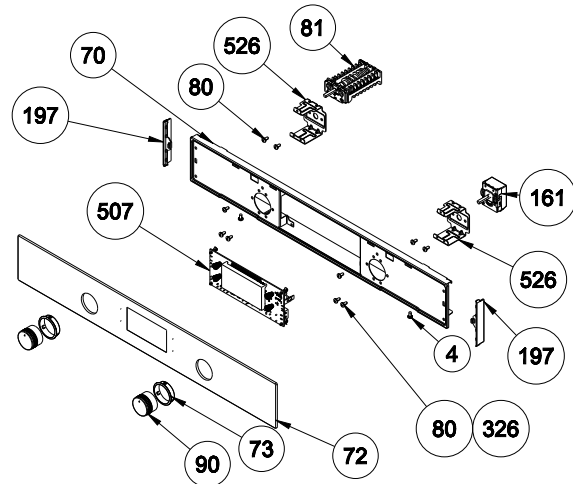

VISIO TOUCH GLASS CONTROL PANEL ASSEMBLY (OPTIONAL)