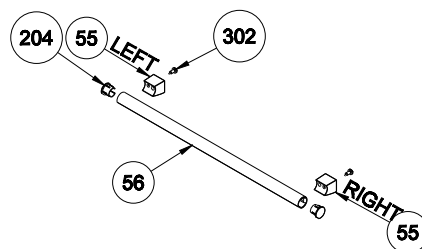

**POSITION NUMBER : 587
WIRE SHELF (SINGLE EXTENSION)
OPTIONAL: DOUBLE TELESCOPIC RAIL(R/L)**

**POSITION NUMBER : 586
WIRE SHELF (FULL EXTENSION)
OPTIONAL: SINGLE TELESCOPIC RAIL(R/L)**

**POSITION NUMBER : 588
WIRE SHELF (SINGLE EXTENSION)
OPTIONAL: SINGLE TELESCOPIC RAIL(R/L)**

GLASS CONTROL PANEL WITH INOX ADD-ON (OPTIONAL)

VISIO DISPLAY CONTROL PANEL ASSEMBLY (OPTIONAL)

FULL TOUCH GLASS CONTROL PANEL ASSEMBLY (OPTIONAL)

CONTROL PANEL ASS

POSITION NUMBER
4

SCREW (KNUR

75 LT BUILT-IN OVEN DOOR ASSEMBLY

POSITION NUMBER:377

432,547 is for Third Glass Full Glass Versions
262,67 is for Removable Glass Versions

HANDLE BODY WITH HANDLE BRACKET (OPTIONAL)

OVEN DOOR HANDLES (OPTIONAL)

TROY

VERO

CYLINDER

TITAN VESTEL & SHARP ONLY