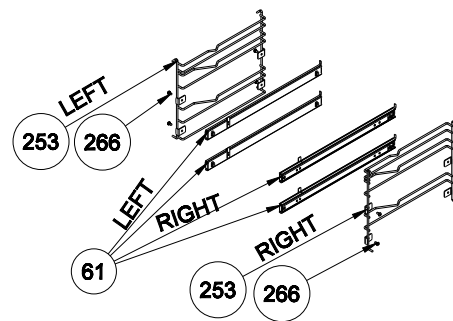

75 LT CAVITY ASSEMBLY EXPLODED VIEW
(OPTIONAL)

SIDE LIGHTING CAVITY
(OPTIONAL)

**WIRE SHELF CAVITY ASSEMBLY
WITH/ WITHOUT CATALYTIC PANEL
(OPTIONAL)**

**WIRE SHELF CAVITY ASSEMBLY
WITH/ WITHOUT CATALYTIC PANEL
(OPTIONAL: SINGLE TELESCOPIC RAIL(R/L))**

**CAVITY ASSEMBLY
WITH CATALYTIC PANEL
(OPTIONAL)**

**WIRE SHELF CAVITY ASSEMBLY
WITH/ WITHOUT CATALYTIC PANEL
(OPTIONAL: DOUBLE TELESCOPIC RAIL(R/L))**

**POSITION NUMBER : 585
WIRE SHELF (FULL EXTENSION)
OPTIONAL: DOUBLE TELESCOPIC RAIL(R/L)**

**POSITION NUMBER : 587
WIRE SHELF (SINGLE EXTENSION)
OPTIONAL: DOUBLE TELESCOPIC RAIL(R/L)**

**POSITION NUMBER : 586
WIRE SHELF (FULL EXTENSION)
OPTIONAL: SINGLE TELESCOPIC RAIL(R/L)**

**POSITION NUMBER : 588
WIRE SHELF (SINGLE EXTENSION)
OPTIONAL: SINGLE TELESCOPIC RAIL(R/L)**