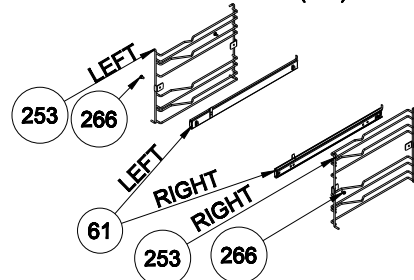

75 LT CAVITY ASSEMBLY EXPLODED VIEW
(OPTIONAL)

SIDE LIGHTING CAVITY
(OPTIONAL)

**WIRE SHELF CAVITY ASSEMBLY
WITH/ WITHOUT CATALYTIC PANEL
(OPTIONAL)**

**WIRE SHELF CAVITY ASSEMBLY
WITH/ WITHOUT CATALYTIC PANEL
(OPTIONAL: SINGLE TELESCOPIC RAIL(R/L))**

**CAVITY ASSEMBLY
WITH CATALYTIC PANEL
(OPTIONAL)**

**WIRE SHELF CAVITY ASSEMBLY
WITH/ WITHOUT CATALYTIC PANEL
(OPTIONAL: DOUBLE TELESCOPIC RAIL(R/L))**

**POSITION NUMBER : 585
WIRE SHELF (FULL EXTENSION)
OPTIONAL: DOUBLE TELESCOPIC RAIL(R/L)**

**POSITION NUMBER : 587
WIRE SHELF (SINGLE EXTENSION)
OPTIONAL: DOUBLE TELESCOPIC RAIL(R/L)**

**POSITION NUMBER : 586
WIRE SHELF (FULL EXTENSION)
OPTIONAL: SINGLE TELESCOPIC RAIL(R/L)**

**POSITION NUMBER : 588
WIRE SHELF (SINGLE EXTENSION)
OPTIONAL: SINGLE TELESCOPIC RAIL(R/L)**