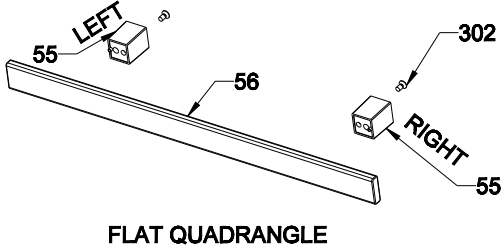

POSITION NUMBER:377

432,547 is for Third Glass Full Glass Versions
262,67 is for Removable Glass Versions

HANDLE BODY WITH HANDLE BRACKET (OPTIONAL)

OVEN DOOR HANDLES (OPTIONAL)

TROY

VERO

CYLINDER

TITAN VESTEL & SHARP ONLY