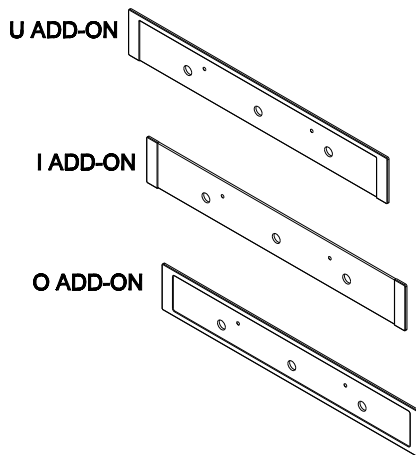

**POSITION NUMBER : 587
WIRE SHELF (SINGLE EXTENSION)
OPTIONAL: DOUBLE TELESCOPIC RAIL(R/L)**

**POSITION NUMBER : 586
WIRE SHELF (FULL EXTENSION)
OPTIONAL: SINGLE TELESCOPIC RAIL(R/L)**

**POSITION NUMBER : 588
WIRE SHELF (SINGLE EXTENSION)
OPTIONAL: SINGLE TELESCOPIC RAIL(R/L)**

METAL CONTROL PANEL WITH MECHANIC TIMER ASSEMBLY (OPTIONAL)

METAL CONTROL PANEL WITH DIGITAL TIMER ASSEMBLY (OPTIONAL)

LCD SMART GLASS CONTROL PANEL ASSEMBLY (OPTIONAL)

VISIO TOUCH GLASS CONTROL PANEL ASSEMBLY (OPTIONAL)