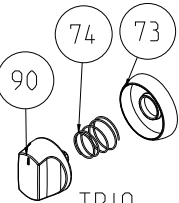

POSITION NUMBER:377

432,547 is for Third Glass Full Glass Versions
262,67 is for Removable Glass Versions

HANDLE BODY WITH HANDLE BRACKET (OPTIONAL)

OVEN DOOR HANDLES (OPTIONAL)

TROY

VERO

CYLINDER

TITAN VESTEL & SHARP ONLY

ARC TUBE

KNOBS (ONLY FOR BUILT-IN - OPTIONAL)

DELTA

DELTA RING

ALFA

GAMA

ZETA

SIGMA(SMALL)