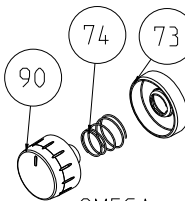

KNOBS (ONLY FOR BUILT-IN - OPTIONAL)

OMEGA