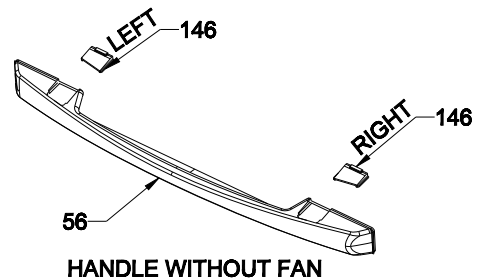

POSITION NUMBER:377

432,547 is for Third Glass Full Glass Versions
262,67 is for Removable Glass Versions

HANDLE BODY WITH HANDLE BRACKET (OPTIONAL)

OVEN DOOR HANDLES (OPTIONAL)

TROY

VERO

CYLINDER

TITAN VESTEL & SHARP ONLY