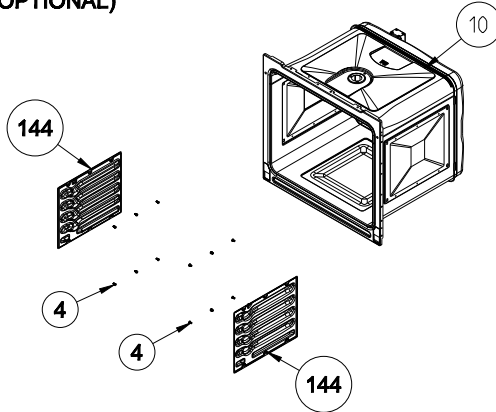

75 LT CAVITY ASSEMBLY EXPLODED VIEW
(OPTIONAL)

SIDE LIGHTING CAVITY
(OPTIONAL)

**WIRE SHELF CAVITY ASSEMBLY
WITH/ WITHOUT CATALYTIC PANEL
(OPTIONAL)**

**WIRE SHELF CAVITY ASSEMBLY
WITH/ WITHOUT CATALYTIC PANEL
(OPTIONAL: SINGLE TELESCOPIC RAIL(R/L))**

**CAVITY ASSEMBLY
WITH CATALYTIC PANEL
(OPTIONAL)**

**WIRE SHELF CAVITY ASSEMBLY
WITH/ WITHOUT CATALYTIC PANEL
(OPTIONAL: DOUBLE TELESCOPIC RAIL(R/L))**

**POSITION NUMBER : 585
WIRE SHELF (FULL EXTENSION)
OPTIONAL: DOUBLE TELESCOPIC RAIL(R/L)**

**POSITION NUMBER : 587
WIRE SHELF (SINGLE EXTENSION)
OPTIONAL: DOUBLE TELESCOPIC RAIL(R/L)**

**POSITION NUMBER : 586
WIRE SHELF (FULL EXTENSION)
OPTIONAL: SINGLE TELESCOPIC RAIL(R/L)**

**POSITION NUMBER : 588
WIRE SHELF (SINGLE EXTENSION)
OPTIONAL: SINGLE TELESCOPIC RAIL(R/L)**