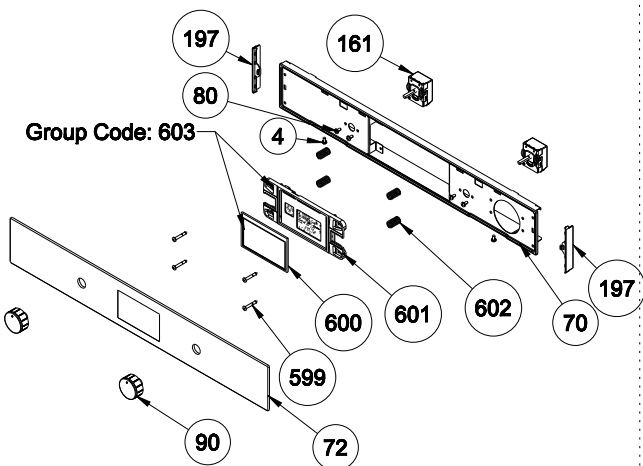

METAL CONTROL PANEL WITH MECHANIC TIMER ASSEMBLY (OPTIONAL)

LCD SMART GLASS CONTROL PANEL ASSEMBLY (OPTIONAL)