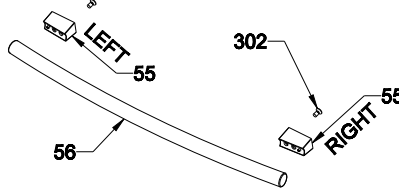

POSITION NUMBER:377

432,547 is for Third Glass Full Glass Versions
262,67 is for Removable Glass Versions

HANDLE BODY WITH HANDLE BRACKET (OPTIONAL)

OVEN DOOR HANDLES (OPTIONAL)

TROY

VERO

CYLINDER

TITAN VESTEL & SHARP ONLY