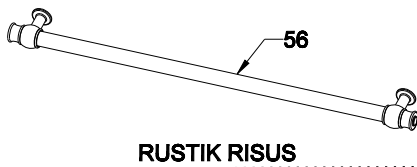

POSITION NUMBER:377

432,547 is for Third Glass Full Glass Versions
262,67 is for Removable Glass Versions

HANDLE BODY WITH HANDLE BRACKET (OPTIONAL)

OVEN DOOR HANDLES (OPTIONAL)

TROY

VERO

CYLINDER

TITAN VESTEL & SHARP ONLY

ARC TUBE

KNOBS (ONLY FOR BUILT-IN - OPTIONAL)

DELTA

DELTA RING

ALFA

GAMA

ZETA

SIGMA(SMALL)