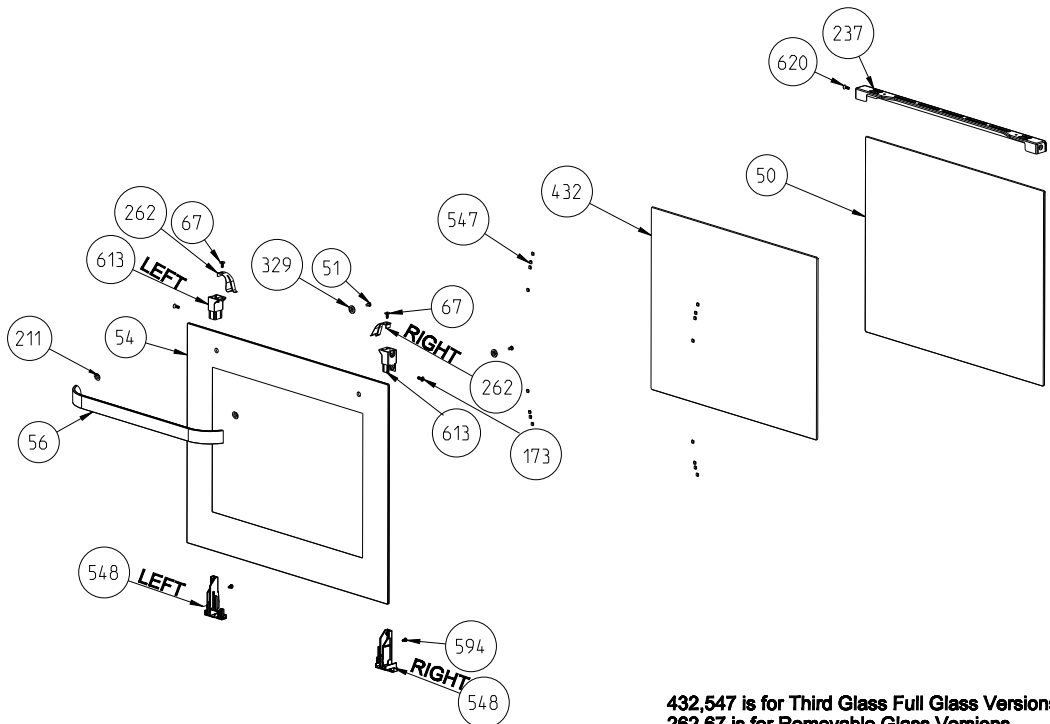

GLASS CONTROL PANEL WITH INOX ADD-ON (OPTIONAL)

VISIO DISPLAY CONTROL PANEL ASSEMBLY (OPTIONAL)

FULL TOUCH GLASS CONTROL PANEL ASSEMBLY (OPTIONAL)

CONTROL PANEL ASS

POSITION NUMBER
4

SCREW (KNUR

75 LT BUILT-IN OVEN DOOR ASSEMBLY

POSITION NUMBER:377

432,547 is for Third Glass Full Glass Versions
262,67 is for Removable Glass Versions

HANDLE BODY WITH HANDLE BRACKET (OPTIONAL)

OVEN DOOR HANDLES (OPTIONAL)

TROY

VERO

CYLINDER

TITAN VESTEL & SHARP ONLY