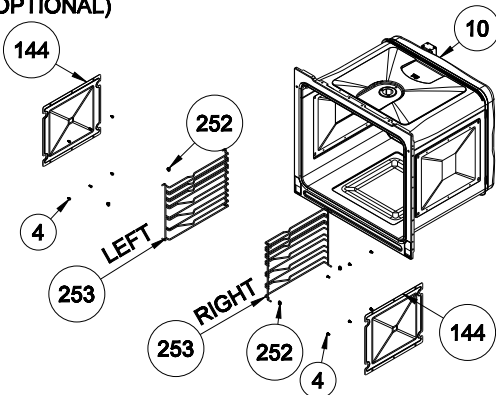

75 LT CAVITY ASSEMBLY EXPLODED VIEW
(OPTIONAL)

SIDE LIGHTING CAVITY
(OPTIONAL)

**WIRE SHELF CAVITY ASSEMBLY
WITH/ WITHOUT CATALYTIC PANEL
(OPTIONAL)**

**WIRE SHELF CAVITY ASSEMBLY
WITH/ WITHOUT CATALYTIC PANEL
(OPTIONAL: SINGLE TELESCOPIC RAIL(R/L))**

**CAVITY ASSEMBLY
WITH CATALYTIC PANEL
(OPTIONAL)**

**WIRE SHELF CAVITY ASSEMBLY
WITH/ WITHOUT CATALYTIC PANEL
(OPTIONAL: DOUBLE TELESCOPIC RAIL(R/L))**

**POSITION NUMBER : 585
WIRE SHELF (FULL EXTENSION)
OPTIONAL: DOUBLE TELESCOPIC RAIL(R/L)**

**POSITION NUMBER : 587
WIRE SHELF (SINGLE EXTENSION)
OPTIONAL: DOUBLE TELESCOPIC RAIL(R/L)**

**POSITION NUMBER : 586
WIRE SHELF (FULL EXTENSION)
OPTIONAL: SINGLE TELESCOPIC RAIL(R/L)**

**POSITION NUMBER : 588
WIRE SHELF (SINGLE EXTENSION)
OPTIONAL: SINGLE TELESCOPIC RAIL(R/L)**