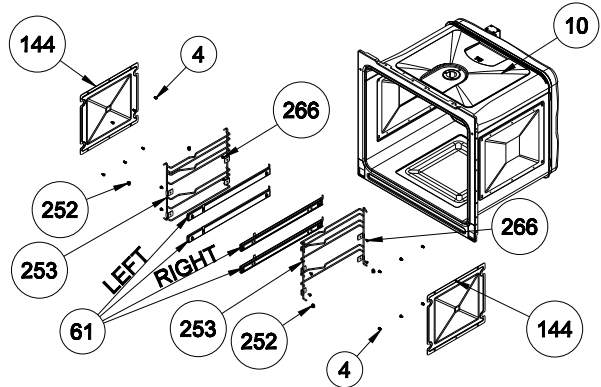

75 LT CAVITY ASSEMBLY EXPLODED VIEW
(OPTIONAL)

SIDE LIGHTING CAVITY
(OPTIONAL)

**WIRE SHELF CAVITY ASSEMBLY
WITH/ WITHOUT CATALYTIC PANEL
(OPTIONAL)**

**WIRE SHELF CAVITY ASSEMBLY
WITH/ WITHOUT CATALYTIC PANEL
(OPTIONAL: SINGLE TELESCOPIC RAIL(R/L))**

**CAVITY ASSEMBLY
WITH CATALYTIC PANEL
(OPTIONAL)**

**WIRE SHELF CAVITY ASSEMBLY
WITH/ WITHOUT CATALYTIC PANEL
(OPTIONAL: DOUBLE TELESCOPIC RAIL(R/L))**

**POSITION NUMBER : 585
WIRE SHELF (FULL EXTENSION)
OPTIONAL: DOUBLE TELESCOPIC RAIL(R/L)**

**POSITION NUMBER : 587
WIRE SHELF (SINGLE EXTENSION)
OPTIONAL: DOUBLE TELESCOPIC RAIL(R/L)**

**POSITION NUMBER : 586
WIRE SHELF (FULL EXTENSION)
OPTIONAL: SINGLE TELESCOPIC RAIL(R/L)**

**POSITION NUMBER : 588
WIRE SHELF (SINGLE EXTENSION)
OPTIONAL: SINGLE TELESCOPIC RAIL(R/L)**