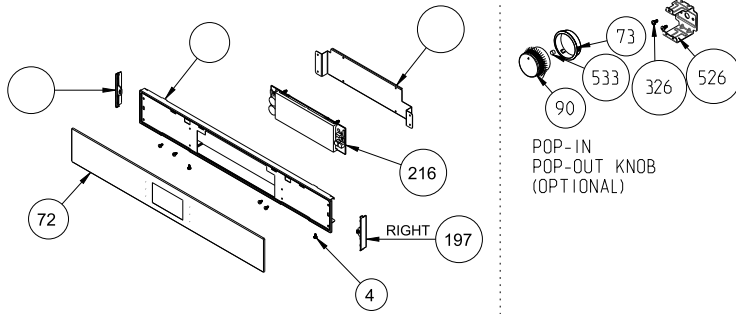

**POSITION NUMBER : 587
WIRE SHELF (SINGLE EXTENSION)
OPTIONAL: DOUBLE TELESCOPIC RAIL(R/L)**

**POSITION NUMBER : 586
WIRE SHELF (FULL EXTENSION)
OPTIONAL: SINGLE TELESCOPIC RAIL(R/L)**

**POSITION NUMBER : 588
WIRE SHELF (SINGLE EXTENSION)
OPTIONAL: SINGLE TELESCOPIC RAIL(R/L)**

GLASS CONTROL PANEL WITH INOX ADD-ON (OPTIONAL)

VISIO DISPLAY CONTROL PANEL ASSEMBLY (OPTIONAL)

FULL TOUCH GLASS CONTROL PANEL ASSEMBLY (OPTIONAL)

CONTROL PANEL ASS

POSITION NUMBER
4

SCREW (KNUR

75 LT BUILT-IN OVEN DOOR ASSEMBLY