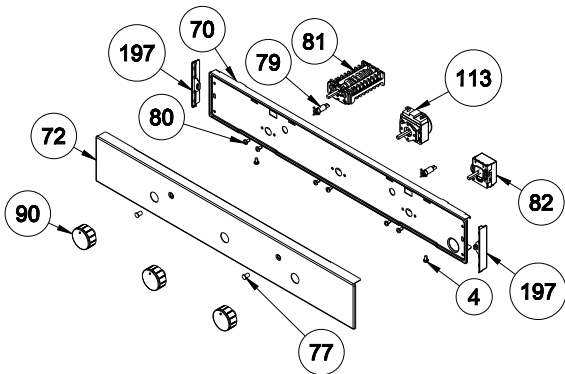

**CAVITY ASSEMBLY
WITH CATALYTIC PANEL
(OPTIONAL)**

**WIRE SHELF CAVITY ASSEMBLY
WITH/ WITHOUT CATALYTIC PANEL
(OPTIONAL: DOUBLE TELESCOPIC RAIL(R/L))**

**POSITION NUMBER : 585
WIRE SHELF (FULL EXTENSION)
OPTIONAL: DOUBLE TELESCOPIC RAIL(R/L)**

**POSITION NUMBER : 587
WIRE SHELF (SINGLE EXTENSION)
OPTIONAL: DOUBLE TELESCOPIC RAIL(R/L)**

**POSITION NUMBER : 586
WIRE SHELF (FULL EXTENSION)
OPTIONAL: SINGLE TELESCOPIC RAIL(R/L)**

**POSITION NUMBER : 588
WIRE SHELF (SINGLE EXTENSION)
OPTIONAL: SINGLE TELESCOPIC RAIL(R/L)**