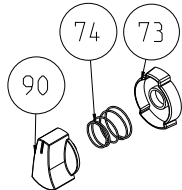

KNOBS (ONLY FOR BUILT-IN - OPTIONAL)

DELTA RING