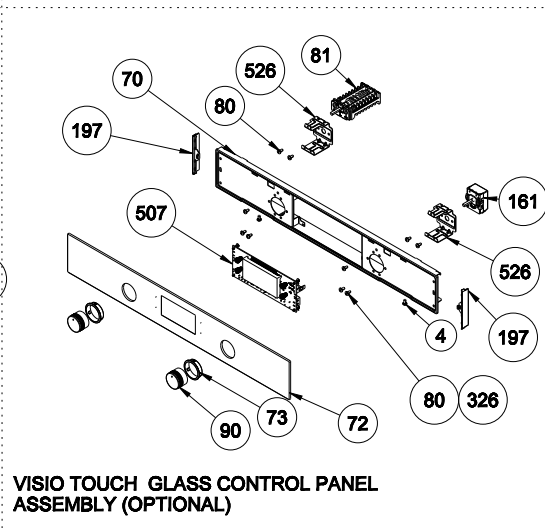

**POSITION NUMBER : 586
WIRE SHELF (FULL EXTENSION)
OPTIONAL: SINGLE TELESCOPIC RAIL(R/L)**

**POSITION NUMBER : 588
WIRE SHELF (SINGLE EXTENSION)
OPTIONAL: SINGLE TELESCOPIC RAIL(R/L)**

RING HEATING ELEMENT WITH FAN (OPTIONAL)

TURNSPIT(OPTIONAL)

(FAN COVER/ FAN IMPELLER (6 WINGS)/
FAN MOTOR) (OPTIONAL)

GLASS TRAY (OPTIONAL)

TRAY SET FOR GRID
(POSITION NO : 265)
(OPTIONAL)

DEEP TRAY GRID
(OPTIONAL)

TOP AND GRILL HEATING
ELEMENT (OPTIONAL)

METAL CONTROL PANEL WITH MECHANIC TIMER ASSEMBLY (OPTIONAL)

METAL CONTROL PANEL WITH DIGITAL TIMER ASSEMBLY (OPTIONAL)

LCD SMART GLASS CONTROL PANEL ASSEMBLY (OPTIONAL)

VISIO TOUCH GLASS CONTROL PANEL ASSEMBLY (OPTIONAL)

GLASS CONTROL PANEL WITH INOX ADD-ON (OPTIONAL)

VISIO DISPLAY CONTROL PANEL ASSEMBLY (OPTIONAL)

CONTROL PANEL ASSEMBLY

FULL TOUCH GLASS CONTROL PANEL ASSEMBLY (OPTIONAL)

POP-IN
POP-OUT KNOB
(OPTIONAL)

75 LT BUILT-IN OVEN DOOR ASSEMBLY