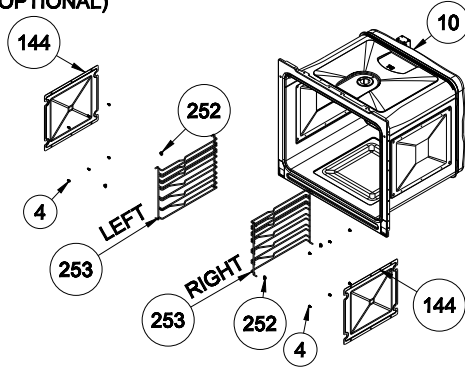

WIRE SHELF CAVITY ASSEMBLY WITH/ WITHOUT CATALYTIC PANEL (OPTIONAL)

WIRE SHELF CAVITY ASSEMBLY WITH/ WITHOUT CATALYTIC PANEL (OPTIONAL: SINGLE TELESCOPIC RAIL(R/L))

CAVITY ASSEMBLY WITH CATALYTIC PANEL (OPTIONAL)

WIRE SHELF CAVITY ASSEMBLY WITH/ WITHOUT CATALYTIC PANEL (OPTIONAL: DOUBLE TELESCOPIC RAIL(R/L))

**POSITION NUMBER : 585
WIRE SHELF (FULL EXTENSION)
OPTIONAL: DOUBLE TELESCOPIC RAIL(R/L)**

**POSITION NUMBER : 587
WIRE SHELF (SINGLE EXTENSION)
OPTIONAL: DOUBLE TELESCOPIC RAIL(R/L)**