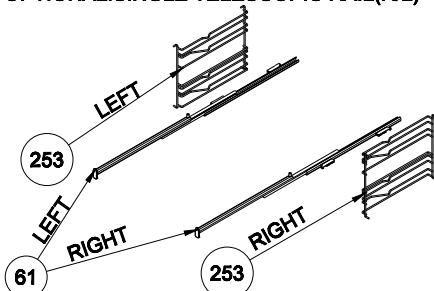

WIRE SHELF CAVITY ASSEMBLY WITH/ WITHOUT CATALYTIC PANEL (OPTIONAL)

WIRE SHELF CAVITY ASSEMBLY WITH/ WITHOUT CATALYTIC PANEL (OPTIONAL: SINGLE TELESCOPIC RAIL(R/L))

CAVITY ASSEMBLY WITH CATALYTIC PANEL (OPTIONAL)

WIRE SHELF CAVITY ASSEMBLY WITH/ WITHOUT CATALYTIC PANEL (OPTIONAL: DOUBLE TELESCOPIC RAIL(R/L))

**POSITION NUMBER : 585
WIRE SHELF (FULL EXTENSION)
OPTIONAL: DOUBLE TELESCOPIC RAIL(R/L)**

**POSITION NUMBER : 587
WIRE SHELF (SINGLE EXTENSION)
OPTIONAL: DOUBLE TELESCOPIC RAIL(R/L)**

**POSITION NUMBER : 586
WIRE SHELF (FULL EXTENSION)
OPTIONAL: SINGLE TELESCOPIC RAIL(R/L)**

**POSITION NUMBER : 588
WIRE SHELF (SINGLE EXTENSION)
OPTIONAL: SINGLE TELESCOPIC RAIL(R/L)**

RING HEATING ELEMENT WITH FAN (OPTIONAL)