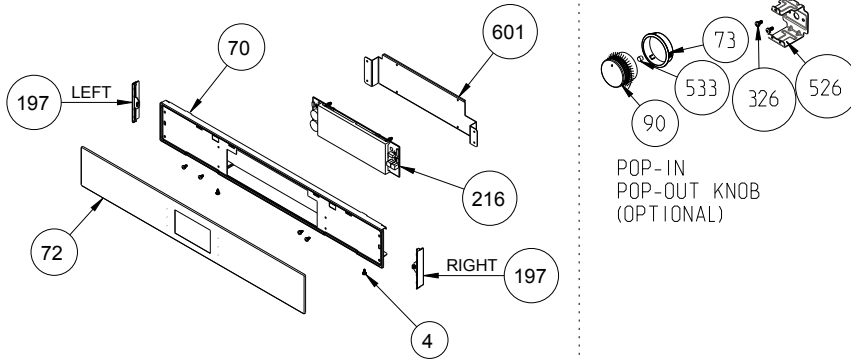

METAL CONTROL PANEL WITH MECHANIC TIMER ASSEMBLY (OPTIONAL)

METAL CONTROL PANEL WITH DIGITAL TIMER ASSEMBLY (OPTIONAL)

LCD SMART GLASS CONTROL PANEL ASSEMBLY (OPTIONAL)

VISIO TOUCH GLASS CONTROL PANEL ASSEMBLY (OPTIONAL)

GLASS CONTROL PANEL WITH INOX ADD-ON (OPTIONAL)

VISIO DISPLAY CONTROL PANEL ASSEMBLY (OPTIONAL)

CONTROL PANEL ASSEMBLY

FULL TOUCH GLASS CONTROL PANEL ASSEMBLY (OPTIONAL)

POP-IN
POP-OUT KNOB
(OPTIONAL)

75 LT BUILT-IN OVEN DOOR ASSEMBLY