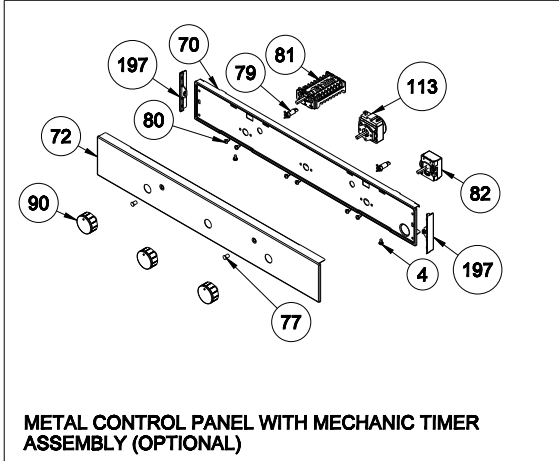

TURNSPIT(OPTIONAL)

(FAN COVER/ FAN IMPELLER (6 WINGS)/
FAN MOTOR) (OPTIONAL)

GLASS TRAY (OPTIONAL)

TRAY SET FOR GRID
(POSITION NO : 265)
(OPTIONAL)

DEEP TRAY GRID
(OPTIONAL)

TOP AND GRILL HEATING
ELEMENT (OPTIONAL)

METAL CONTROL PANEL WITH MECHANIC TIMER ASSEMBLY (OPTIONAL)

METAL CONTROL PANEL WITH DIGITAL TIMER ASSEMBLY (OPTIONAL)

LCD SMART GLASS CONTROL PANEL ASSEMBLY (OPTIONAL)

VISIO TOUCH GLASS CONTROL PANEL ASSEMBLY (OPTIONAL)