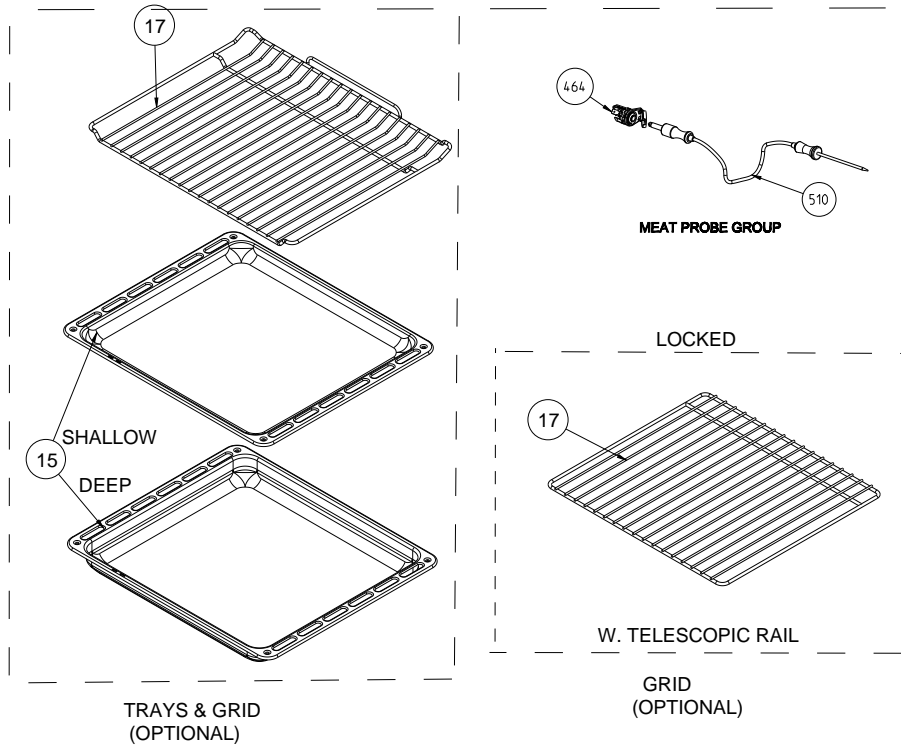

TURNSPIT(OPTIONAL)