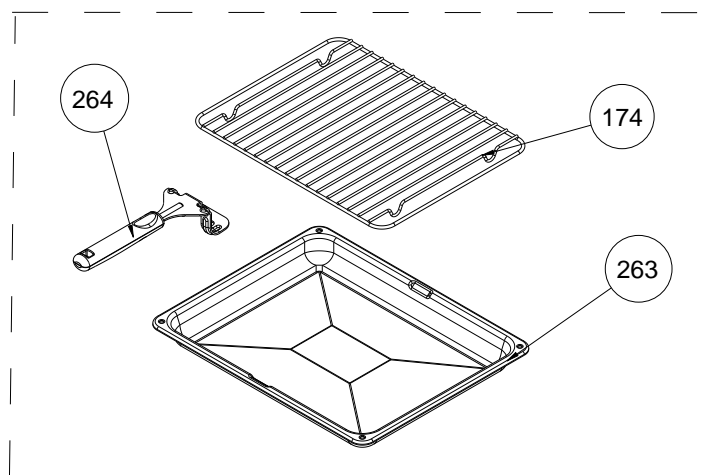

TRAY SET FOR GRID
(POSITION NO : 265)
(OPTIONAL)