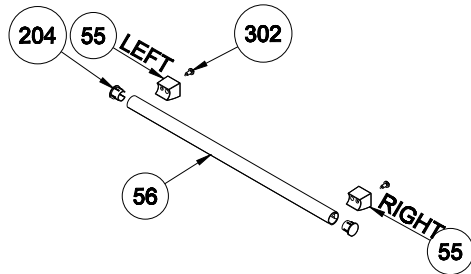

HANDLE BODY WITH
HANDLE BRACKET (OPTIONAL)