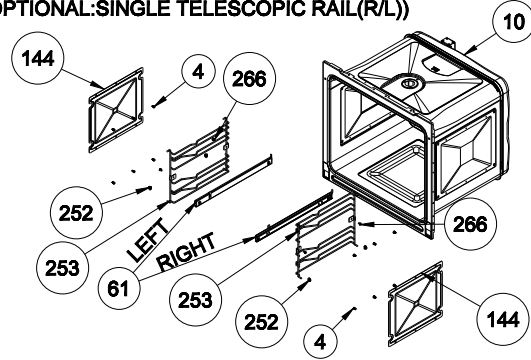

WIRE SHELF CAVITY ASSEMBLY WITH/ WITHOUT CATALYTIC PANEL (OPTIONAL)

WIRE SHELF CAVITY ASSEMBLY WITH/ WITHOUT CATALYTIC PANEL (OPTIONAL: SINGLE TELESCOPIC RAIL(R/L))

CAVITY ASSEMBLY WITH CATALYTIC PANEL (OPTIONAL)

WIRE SHELF CAVITY ASSEMBLY WITH/ WITHOUT CATALYTIC PANEL (OPTIONAL: DOUBLE TELESCOPIC RAIL(R/L))

**POSITION NUMBER : 585
WIRE SHELF (FULL EXTENSION)
OPTIONAL: DOUBLE TELESCOPIC RAIL(R/L)**

**POSITION NUMBER : 587
WIRE SHELF (SINGLE EXTENSION)
OPTIONAL: DOUBLE TELESCOPIC RAIL(R/L)**