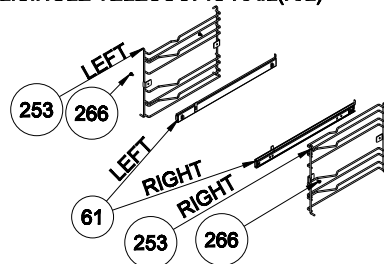

WIRE SHELF CAVITY ASSEMBLY WITH/ WITHOUT CATALYTIC PANEL (OPTIONAL)

WIRE SHELF CAVITY ASSEMBLY WITH/ WITHOUT CATALYTIC PANEL (OPTIONAL: SINGLE TELESCOPIC RAIL(R/L))

CAVITY ASSEMBLY WITH CATALYTIC PANEL (OPTIONAL)

WIRE SHELF CAVITY ASSEMBLY WITH/ WITHOUT CATALYTIC PANEL (OPTIONAL: DOUBLE TELESCOPIC RAIL(R/L))

**POSITION NUMBER : 585
WIRE SHELF (FULL EXTENSION)
OPTIONAL: DOUBLE TELESCOPIC RAIL(R/L)**

**POSITION NUMBER : 587
WIRE SHELF (SINGLE EXTENSION)
OPTIONAL: DOUBLE TELESCOPIC RAIL(R/L)**

**POSITION NUMBER : 586
WIRE SHELF (FULL EXTENSION)
OPTIONAL: SINGLE TELESCOPIC RAIL(R/L)**

**POSITION NUMBER : 588
WIRE SHELF (SINGLE EXTENSION)
OPTIONAL: SINGLE TELESCOPIC RAIL(R/L)**

RING HEATING ELEMENT WITH FAN (OPTIONAL)