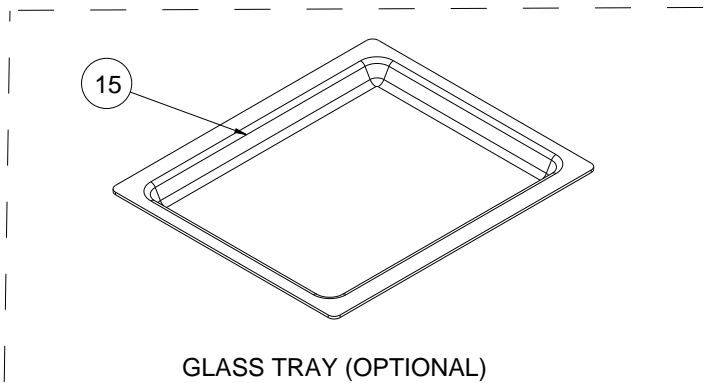

(FAN COVER/ FAN IMPELLER (6 WINGS)/
FAN MOTOR) (OPTIONAL)

GLASS TRAY (OPTIONAL)