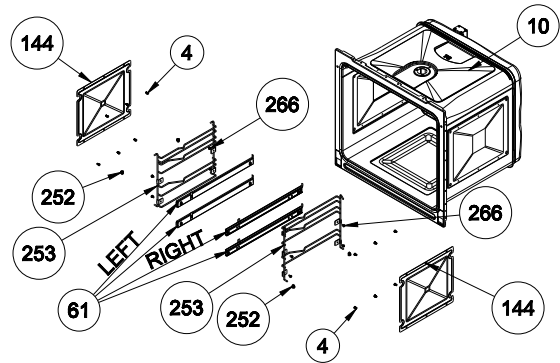

WIRE SHELF CAVITY ASSEMBLY WITH/ WITHOUT CATALYTIC PANEL (OPTIONAL)

WIRE SHELF CAVITY ASSEMBLY WITH/ WITHOUT CATALYTIC PANEL (OPTIONAL: SINGLE TELESCOPIC RAIL(R/L))

CAVITY ASSEMBLY WITH CATALYTIC PANEL (OPTIONAL)

WIRE SHELF CAVITY ASSEMBLY WITH/ WITHOUT CATALYTIC PANEL (OPTIONAL: DOUBLE TELESCOPIC RAIL(R/L))

**POSITION NUMBER : 585
WIRE SHELF (FULL EXTENSION)
OPTIONAL: DOUBLE TELESCOPIC RAIL(R/L)**

**POSITION NUMBER : 587
WIRE SHELF (SINGLE EXTENSION)
OPTIONAL: DOUBLE TELESCOPIC RAIL(R/L)**