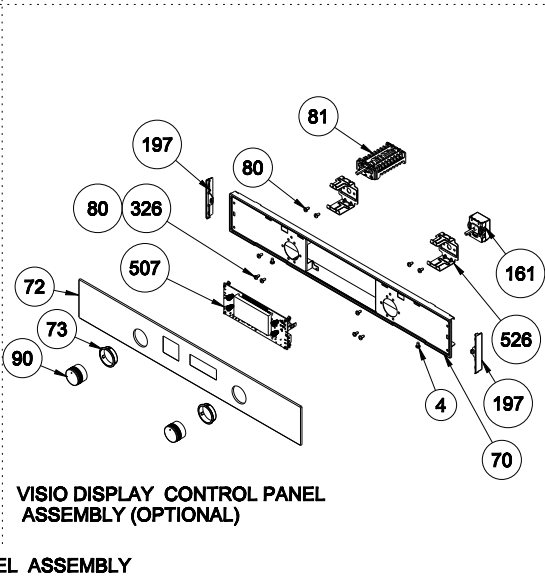

METAL CONTROL PANEL WITH MECHANIC TIMER ASSEMBLY (OPTIONAL)

METAL CONTROL PANEL WITH DIGITAL TIMER ASSEMBLY (OPTIONAL)

LCD SMART GLASS CONTROL PANEL ASSEMBLY (OPTIONAL)

VISIO TOUCH GLASS CONTROL PANEL ASSEMBLY (OPTIONAL)

GLASS CONTROL PANEL WITH INOX ADD-ON (OPTIONAL)

VISIO DISPLAY CONTROL PANEL ASSEMBLY (OPTIONAL)

CONTROL PANEL ASSEMBLY

FULL TOUCH GLASS CONTROL PANEL ASSEMBLY (OPTIONAL)

POP-IN
POP-OUT KNOB
(OPTIONAL)

75 LT BUILT-IN OVEN DOOR ASSEMBLY