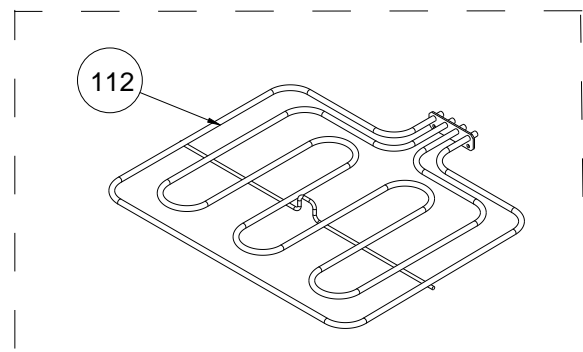

**POSITION NUMBER : 586
WIRE SHELF (FULL EXTENSION)
OPTIONAL: SINGLE TELESCOPIC RAIL(R/L)**

**POSITION NUMBER : 588
WIRE SHELF (SINGLE EXTENSION)
OPTIONAL: SINGLE TELESCOPIC RAIL(R/L)**

RING HEATING ELEMENT WITH FAN (OPTIONAL)

TURNSPIT(OPTIONAL)

(FAN COVER/ FAN IMPELLER (6 WINGS)/
FAN MOTOR) (OPTIONAL)

GLASS TRAY (OPTIONAL)

TRAY SET FOR GRID
(POSITION NO : 265)
(OPTIONAL)

DEEP TRAY GRID
(OPTIONAL)

TOP AND GRILL HEATING
ELEMENT (OPTIONAL)