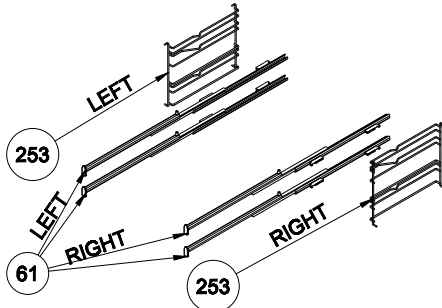

WIRE SHELF CAVITY ASSEMBLY WITH/ WITHOUT CATALYTIC PANEL (OPTIONAL)

WIRE SHELF CAVITY ASSEMBLY WITH/ WITHOUT CATALYTIC PANEL (OPTIONAL: SINGLE TELESCOPIC RAIL(R/L))

CAVITY ASSEMBLY WITH CATALYTIC PANEL (OPTIONAL)

WIRE SHELF CAVITY ASSEMBLY WITH/ WITHOUT CATALYTIC PANEL (OPTIONAL: DOUBLE TELESCOPIC RAIL(R/L))

**POSITION NUMBER : 585
WIRE SHELF (FULL EXTENSION)
OPTIONAL: DOUBLE TELESCOPIC RAIL(R/L)**

**POSITION NUMBER : 587
WIRE SHELF (SINGLE EXTENSION)
OPTIONAL: DOUBLE TELESCOPIC RAIL(R/L)**