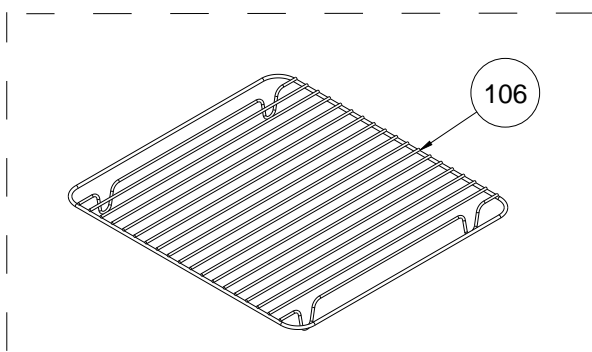

**POSITION NUMBER : 586
WIRE SHELF (FULL EXTENSION)
OPTIONAL: SINGLE TELESCOPIC RAIL(R/L)**

**POSITION NUMBER : 588
WIRE SHELF (SINGLE EXTENSION)
OPTIONAL: SINGLE TELESCOPIC RAIL(R/L)**

RING HEATING ELEMENT WITH FAN (OPTIONAL)

TURNSPIT(OPTIONAL)

(FAN COVER/ FAN IMPELLER (6 WINGS)/
FAN MOTOR) (OPTIONAL)

GLASS TRAY (OPTIONAL)

TRAY SET FOR GRID
(POSITION NO : 265)
(OPTIONAL)

DEEP TRAY GRID
(OPTIONAL)

TOP AND GRILL HEATING
ELEMENT (OPTIONAL)