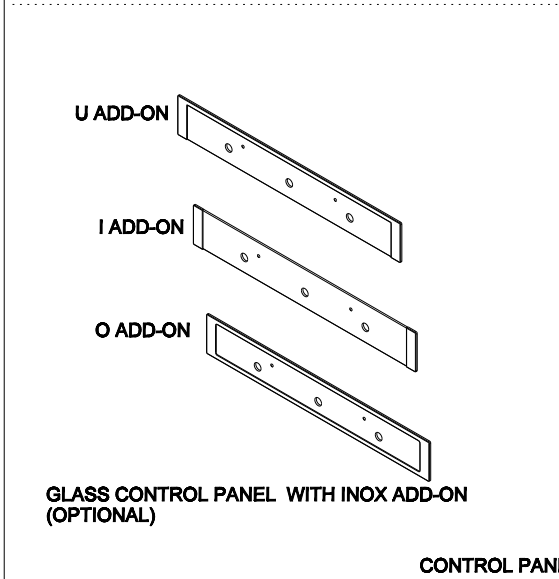

METAL CONTROL PANEL WITH MECHANIC TIMER ASSEMBLY (OPTIONAL)

METAL CONTROL PANEL WITH DIGITAL TIMER ASSEMBLY (OPTIONAL)

LCD SMART GLASS CONTROL PANEL ASSEMBLY (OPTIONAL)

VISIO TOUCH GLASS CONTROL PANEL ASSEMBLY (OPTIONAL)

GLASS CONTROL PANEL WITH INOX ADD-ON (OPTIONAL)

VISIO DISPLAY CONTROL PANEL ASSEMBLY (OPTIONAL)

CONTROL PANEL ASSEMBLY

FULL TOUCH GLASS CONTROL PANEL ASSEMBLY (OPTIONAL)

POP-IN
POP-OUT KNOB
(OPTIONAL)

75 LT BUILT-IN OVEN DOOR ASSEMBLY