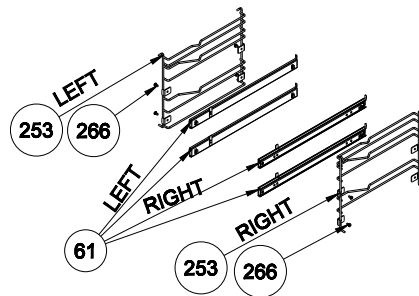

WIRE SHELF CAVITY ASSEMBLY WITH/ WITHOUT CATALYTIC PANEL (OPTIONAL)

WIRE SHELF CAVITY ASSEMBLY WITH/ WITHOUT CATALYTIC PANEL (OPTIONAL: SINGLE TELESCOPIC RAIL(R/L))

CAVITY ASSEMBLY WITH CATALYTIC PANEL (OPTIONAL)

WIRE SHELF CAVITY ASSEMBLY WITH/ WITHOUT CATALYTIC PANEL (OPTIONAL: DOUBLE TELESCOPIC RAIL(R/L))

**POSITION NUMBER : 585
WIRE SHELF (FULL EXTENSION)
OPTIONAL: DOUBLE TELESCOPIC RAIL(R/L)**

**POSITION NUMBER : 587
WIRE SHELF (SINGLE EXTENSION)
OPTIONAL: DOUBLE TELESCOPIC RAIL(R/L)**