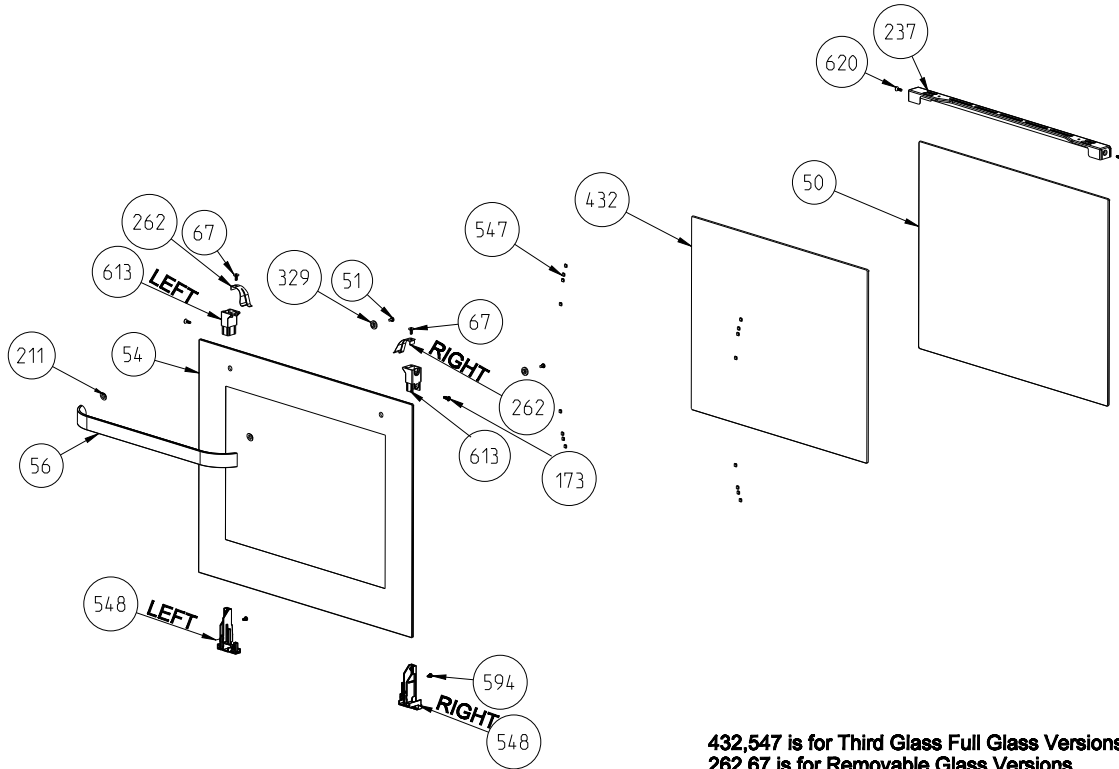

75 LT BUILT-IN OVEN DOOR ASSEMBLY

POSITION NUMBER:377

432,547 is for Third Glass Full Glass Versions
262,67 is for Removable Glass Versions