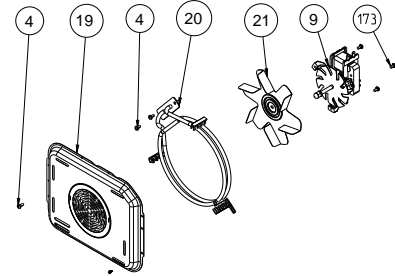

WIRE SHELF CAVITY ASSEMBLY WITH/ WITHOUT CATALYTIC PANEL (OPTIONAL)

WIRE SHELF CAVITY ASSEMBLY WITH/ WITHOUT CATALYTIC PANEL (OPTIONAL: SINGLE TELESCOPIC RAIL(R/L))

CAVITY ASSEMBLY WITH CATALYTIC PANEL (OPTIONAL)

WIRE SHELF CAVITY ASSEMBLY WITH/ WITHOUT CATALYTIC PANEL (OPTIONAL: DOUBLE TELESCOPIC RAIL(R/L))

**POSITION NUMBER : 585
WIRE SHELF (FULL EXTENSION)
OPTIONAL: DOUBLE TELESCOPIC RAIL(R/L)**

**POSITION NUMBER : 587
WIRE SHELF (SINGLE EXTENSION)
OPTIONAL: DOUBLE TELESCOPIC RAIL(R/L)**

**POSITION NUMBER : 586
WIRE SHELF (FULL EXTENSION)
OPTIONAL: SINGLE TELESCOPIC RAIL(R/L)**

**POSITION NUMBER : 588
WIRE SHELF (SINGLE EXTENSION)
OPTIONAL: SINGLE TELESCOPIC RAIL(R/L)**

RING HEATING ELEMENT WITH FAN (OPTIONAL)