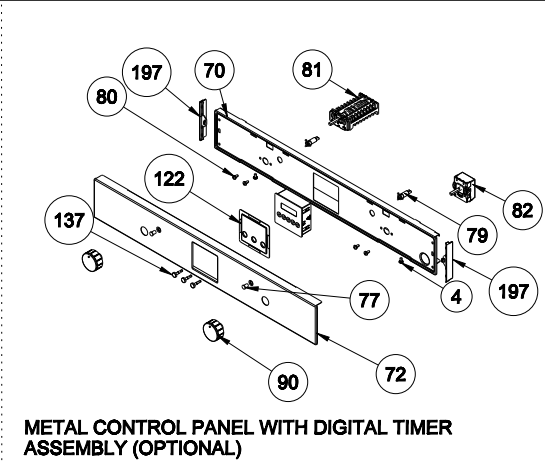

TURNSPIT(OPTIONAL)

(FAN COVER/ FAN IMPELLER (6 WINGS)/
FAN MOTOR) (OPTIONAL)

GLASS TRAY (OPTIONAL)

TRAY SET FOR GRID
(POSITION NO : 265)
(OPTIONAL)

DEEP TRAY GRID
(OPTIONAL)

TOP AND GRILL HEATING
ELEMENT (OPTIONAL)

METAL CONTROL PANEL WITH MECHANIC TIMER ASSEMBLY (OPTIONAL)

METAL CONTROL PANEL WITH DIGITAL TIMER ASSEMBLY (OPTIONAL)

LCD SMART GLASS CONTROL PANEL ASSEMBLY (OPTIONAL)

VISIO TOUCH GLASS CONTROL PANEL ASSEMBLY (OPTIONAL)