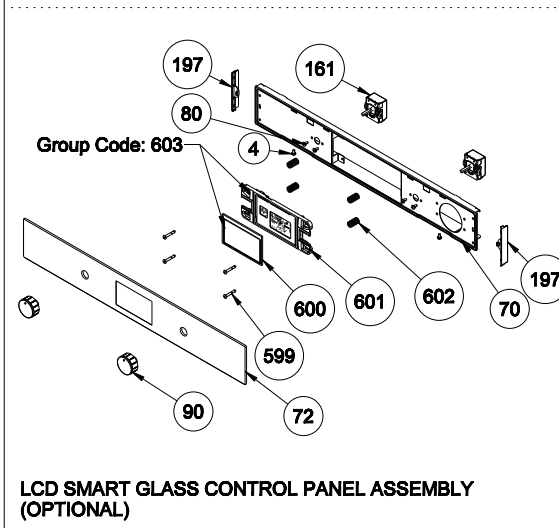

**POSITION NUMBER : 586
WIRE SHELF (FULL EXTENSION)
OPTIONAL: SINGLE TELESCOPIC RAIL(R/L)**

**POSITION NUMBER : 588
WIRE SHELF (SINGLE EXTENSION)
OPTIONAL: SINGLE TELESCOPIC RAIL(R/L)**

RING HEATING ELEMENT WITH FAN (OPTIONAL)

TURNSPIT(OPTIONAL)

(FAN COVER/ FAN IMPELLER (6 WINGS)/
FAN MOTOR) (OPTIONAL)

GLASS TRAY (OPTIONAL)

TRAY SET FOR GRID
(POSITION NO : 265)
(OPTIONAL)

DEEP TRAY GRID
(OPTIONAL)

TOP AND GRILL HEATING
ELEMENT (OPTIONAL)

METAL CONTROL PANEL WITH MECHANIC TIMER ASSEMBLY (OPTIONAL)

METAL CONTROL PANEL WITH DIGITAL TIMER ASSEMBLY (OPTIONAL)

LCD SMART GLASS CONTROL PANEL ASSEMBLY (OPTIONAL)

VISIO TOUCH GLASS CONTROL PANEL ASSEMBLY (OPTIONAL)

GLASS CONTROL PANEL WITH INOX ADD-ON (OPTIONAL)

VISIO DISPLAY CONTROL PANEL ASSEMBLY (OPTIONAL)

CONTROL PANEL ASSEMBLY

FULL TOUCH GLASS CONTROL PANEL ASSEMBLY (OPTIONAL)

POP-IN
POP-OUT KNOB
(OPTIONAL)

75 LT BUILT-IN OVEN DOOR ASSEMBLY