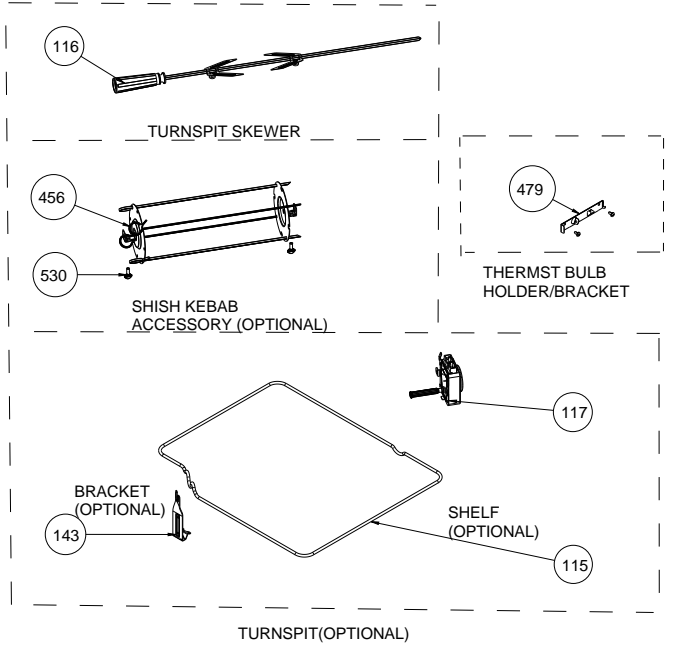

WIRE SHELF CAVITY ASSEMBLY WITH/ WITHOUT CATALYTIC PANEL (OPTIONAL)

WIRE SHELF CAVITY ASSEMBLY WITH/ WITHOUT CATALYTIC PANEL (OPTIONAL: SINGLE TELESCOPIC RAIL(R/L))

CAVITY ASSEMBLY WITH CATALYTIC PANEL (OPTIONAL)

WIRE SHELF CAVITY ASSEMBLY WITH/ WITHOUT CATALYTIC PANEL (OPTIONAL: DOUBLE TELESCOPIC RAIL(R/L))

**POSITION NUMBER : 585
WIRE SHELF (FULL EXTENSION)
OPTIONAL: DOUBLE TELESCOPIC RAIL(R/L)**

**POSITION NUMBER : 587
WIRE SHELF (SINGLE EXTENSION)
OPTIONAL: DOUBLE TELESCOPIC RAIL(R/L)**

**POSITION NUMBER : 586
WIRE SHELF (FULL EXTENSION)
OPTIONAL: SINGLE TELESCOPIC RAIL(R/L)**

**POSITION NUMBER : 588
WIRE SHELF (SINGLE EXTENSION)
OPTIONAL: SINGLE TELESCOPIC RAIL(R/L)**

RING HEATING ELEMENT WITH FAN (OPTIONAL)