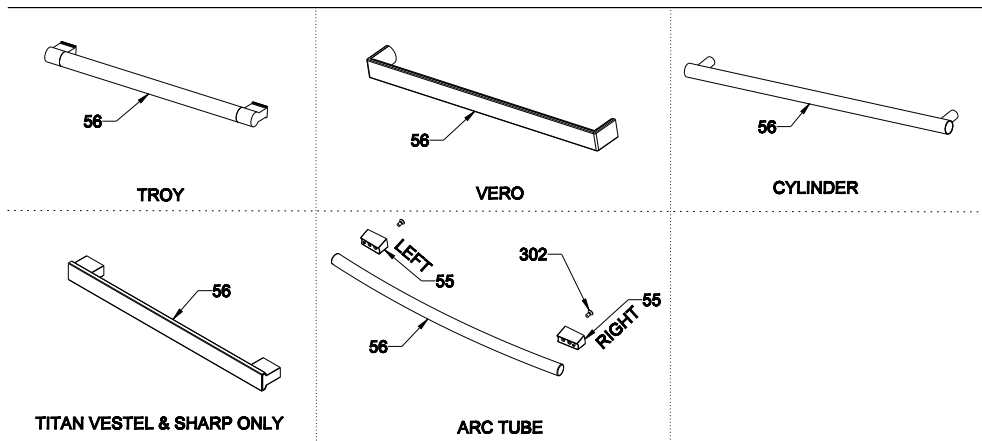

GLASS CONTROL PANEL WITH INOX ADD-ON (OPTIONAL)

VISIO DISPLAY CONTROL PANEL ASSEMBLY (OPTIONAL)

CONTROL PANEL ASSEMBLY

FULL TOUCH GLASS CONTROL PANEL ASSEMBLY (OPTIONAL)

POP-IN
POP-OUT KNOB
(OPTIONAL)

75 LT BUILT-IN OVEN DOOR ASSEMBLY

POSITION NUMBER:377

432,547 is for Third Glass Full Glass Versions
262,67 is for Removable Glass Versions

HANDLE BODY WITH
HANDLE BRACKET (OPTIONAL)

KNOBBS (ONLY FOR BUILT-IN - OPTIONAL)